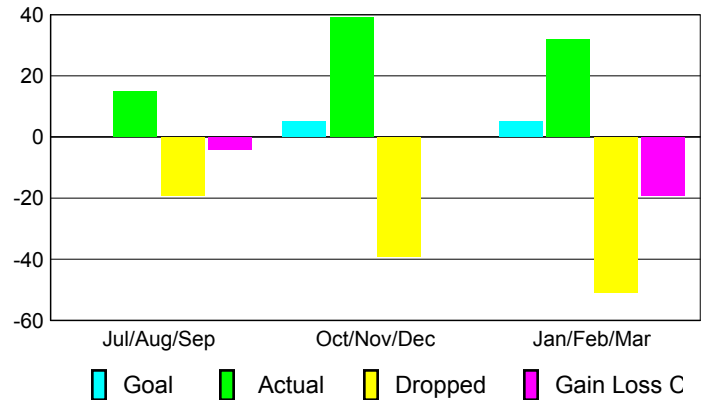

Membership Results 2008-2009

Goal, New, Dropped, Gain/Loss